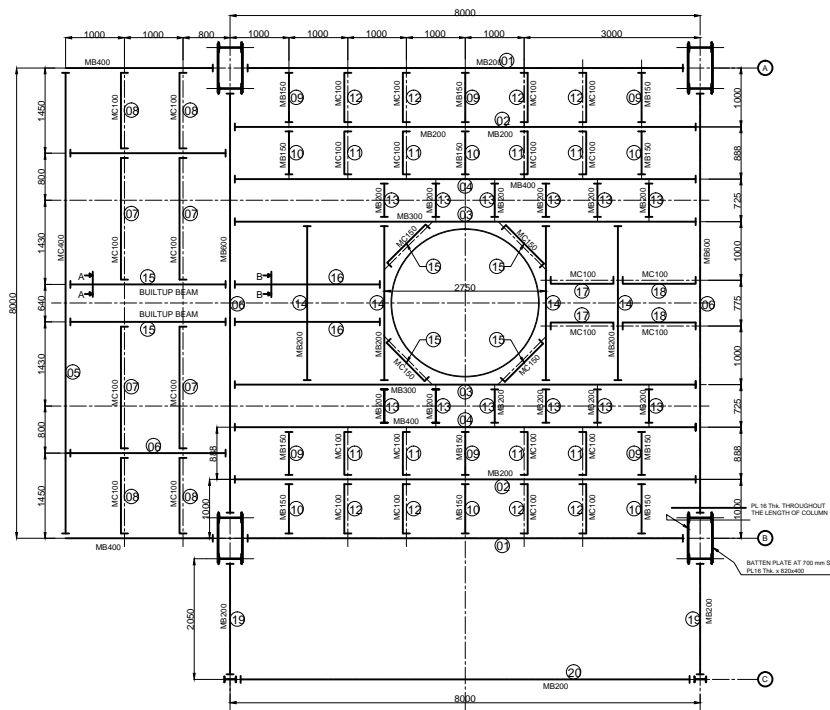

FLOOR DETAIL +16310

04

FLOOR DETAIL +9550 02

KEY PLAN LVL.+0.00

FLOOR DETAIL +41000 12