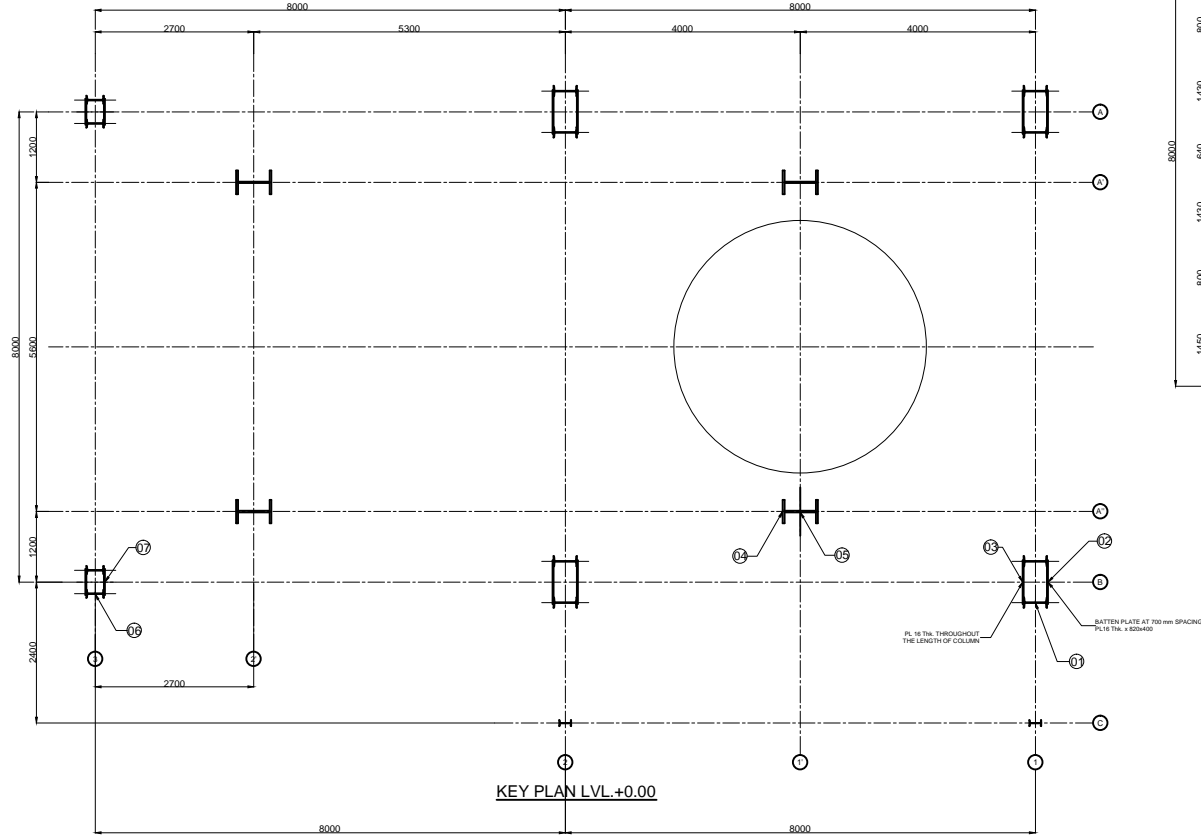

FLOOR DETAIL +16310

04

FLOOR DETAIL +9550 02

KEY PLAN LVL.+0.00

FLOOR DETAIL +41000 12