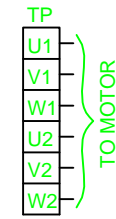

CONTROL SCHEMATIC OF STAR DELTA STARTER

WIRING DIAGRAM OF STAR DELTA FEEDER (SCHEME :-3)