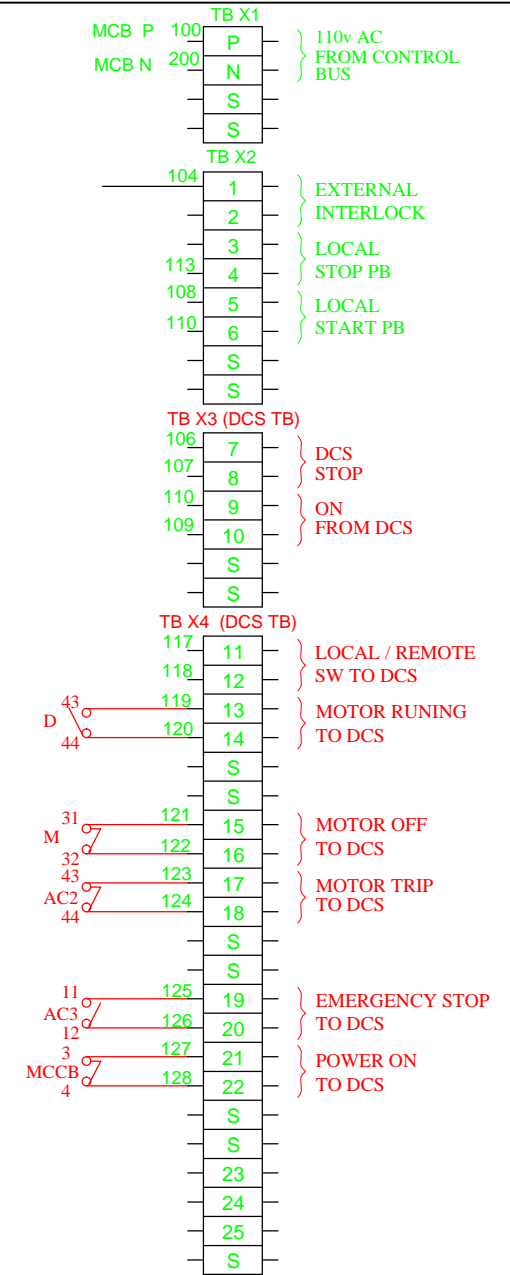

CONTROL SCHEMATIC OF STAR DELTA STARTER

WIRING DIAGRAM OF STAR DELTA FEEDER (SCHEME :-3)