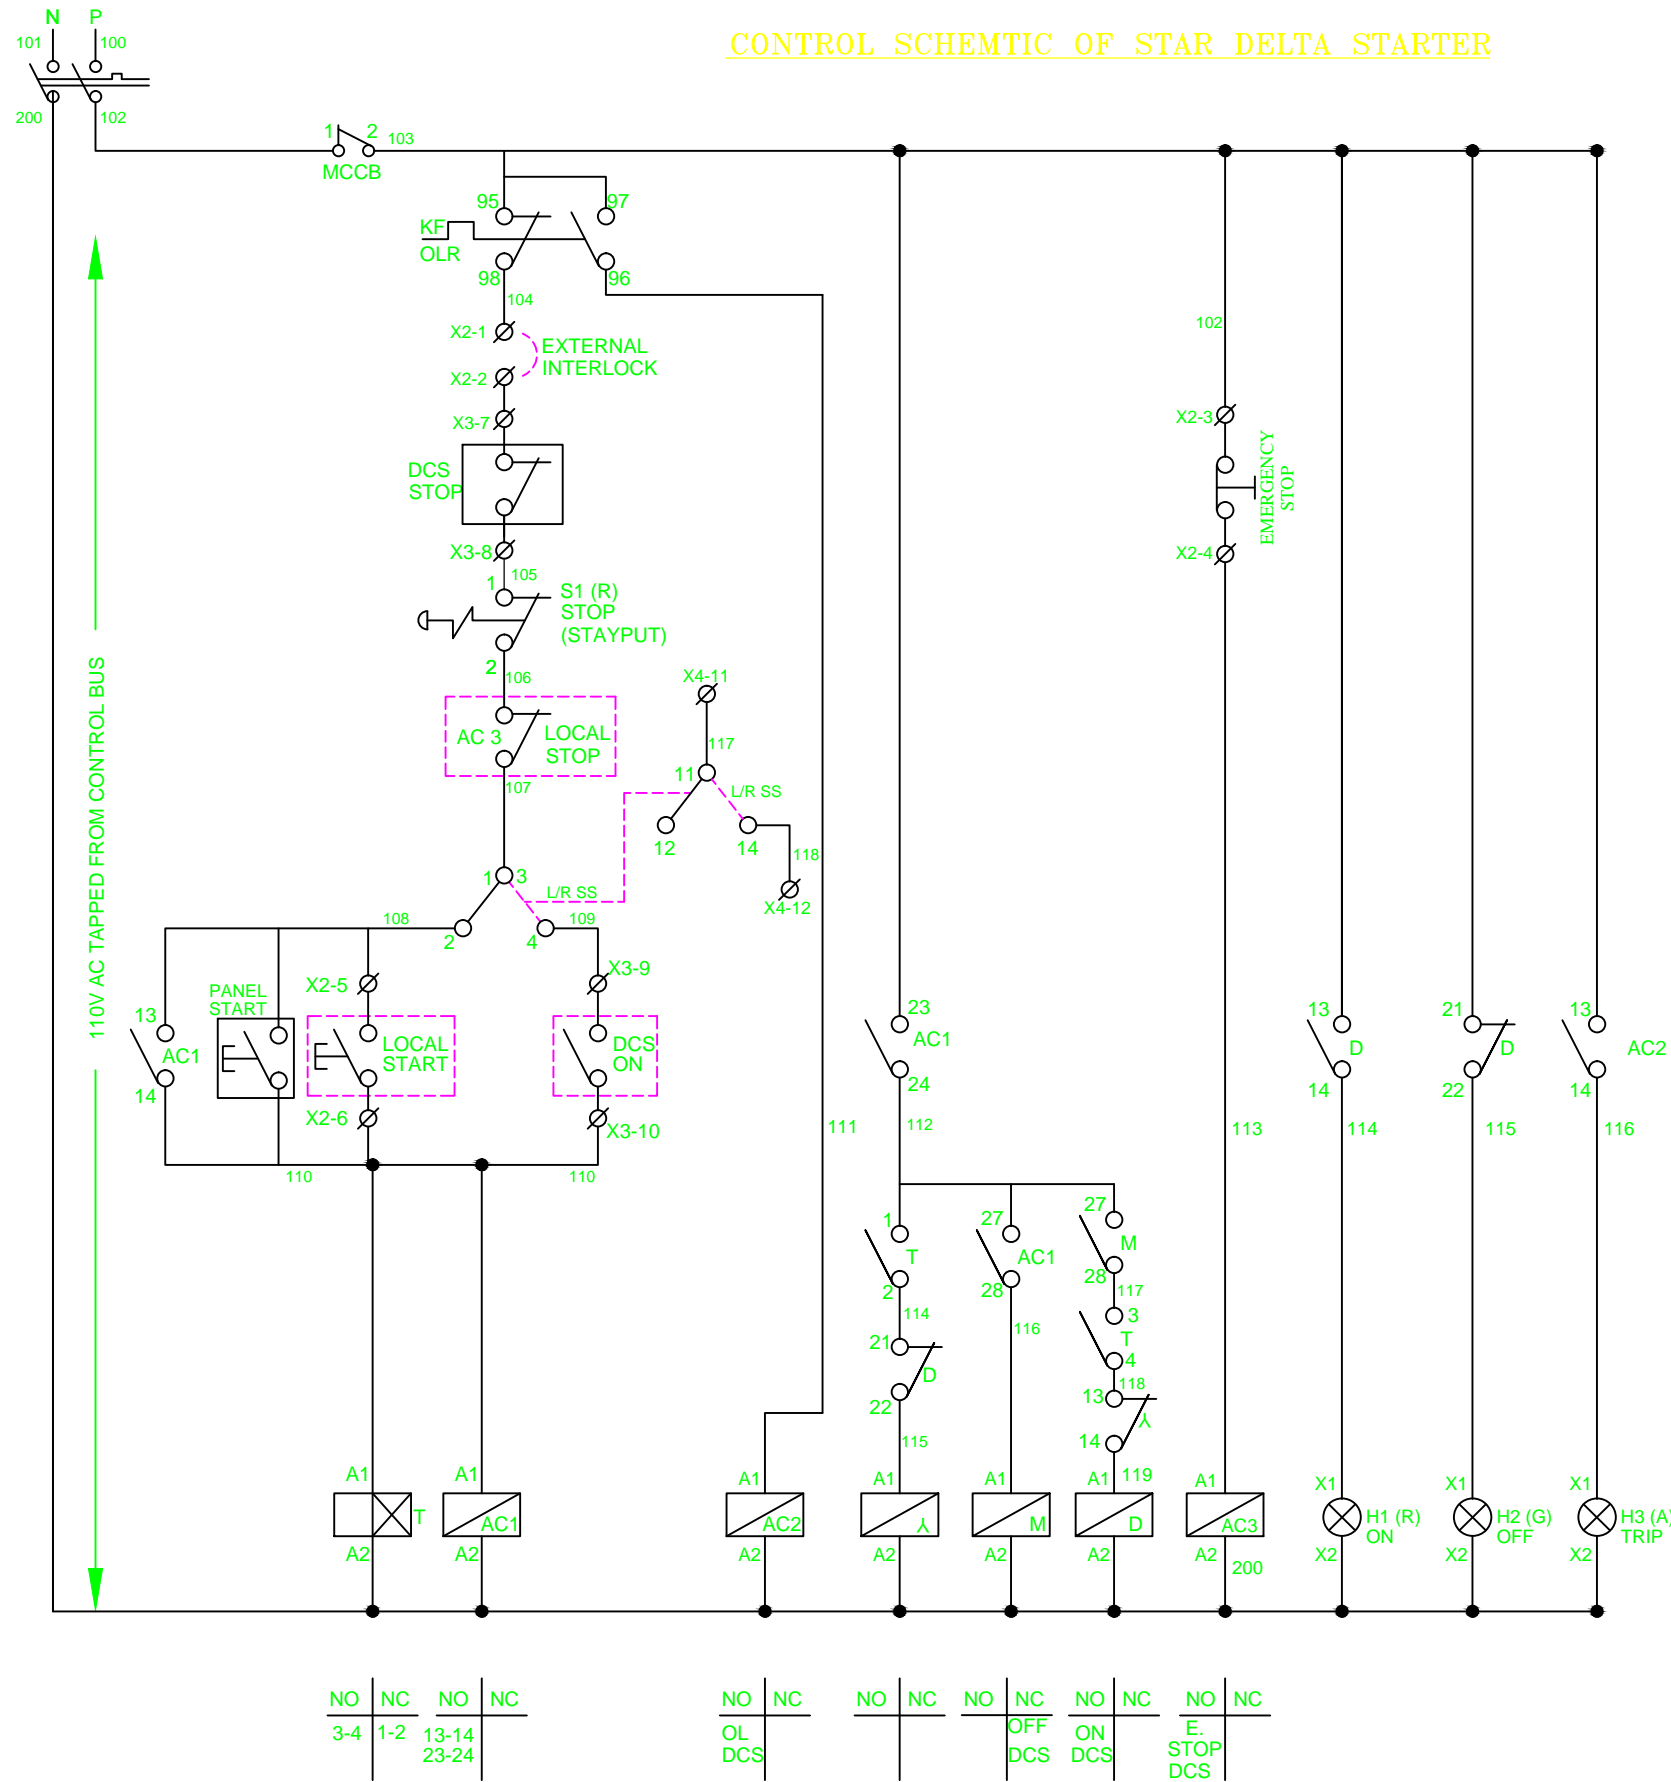

CONTROL SCHEMATIC OF STAR DELTA STARTER

WIRING DIAGRAM OF STAR DELTA FEEDER (SCHEME :-3)